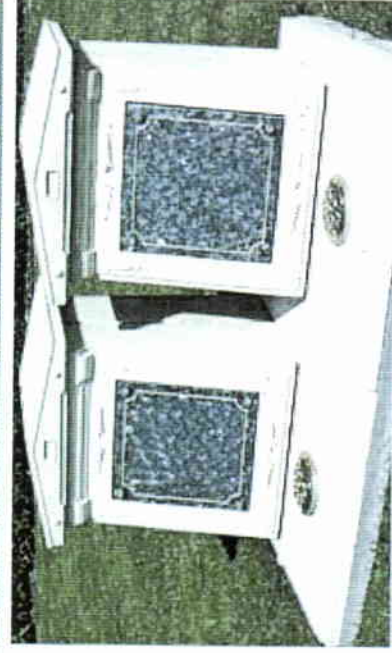

Tiber Futura Mausoleum

CREMATED REMAINS

Basilica II 450 interment Memorial
The 450 Classic Basilica II memorial housing system is designed for cremated remains interment.

The components which make up 'The System' include the memorial housing, decorative pediment, and flower plate for spun flower holder. The decorative unit houses a granite memorial plaque which can be inscribed and ready to fix at the time of interment. The housings are for single row configuration and can accept up to four **welters** cremated remains caskets.

[Contact us](#)