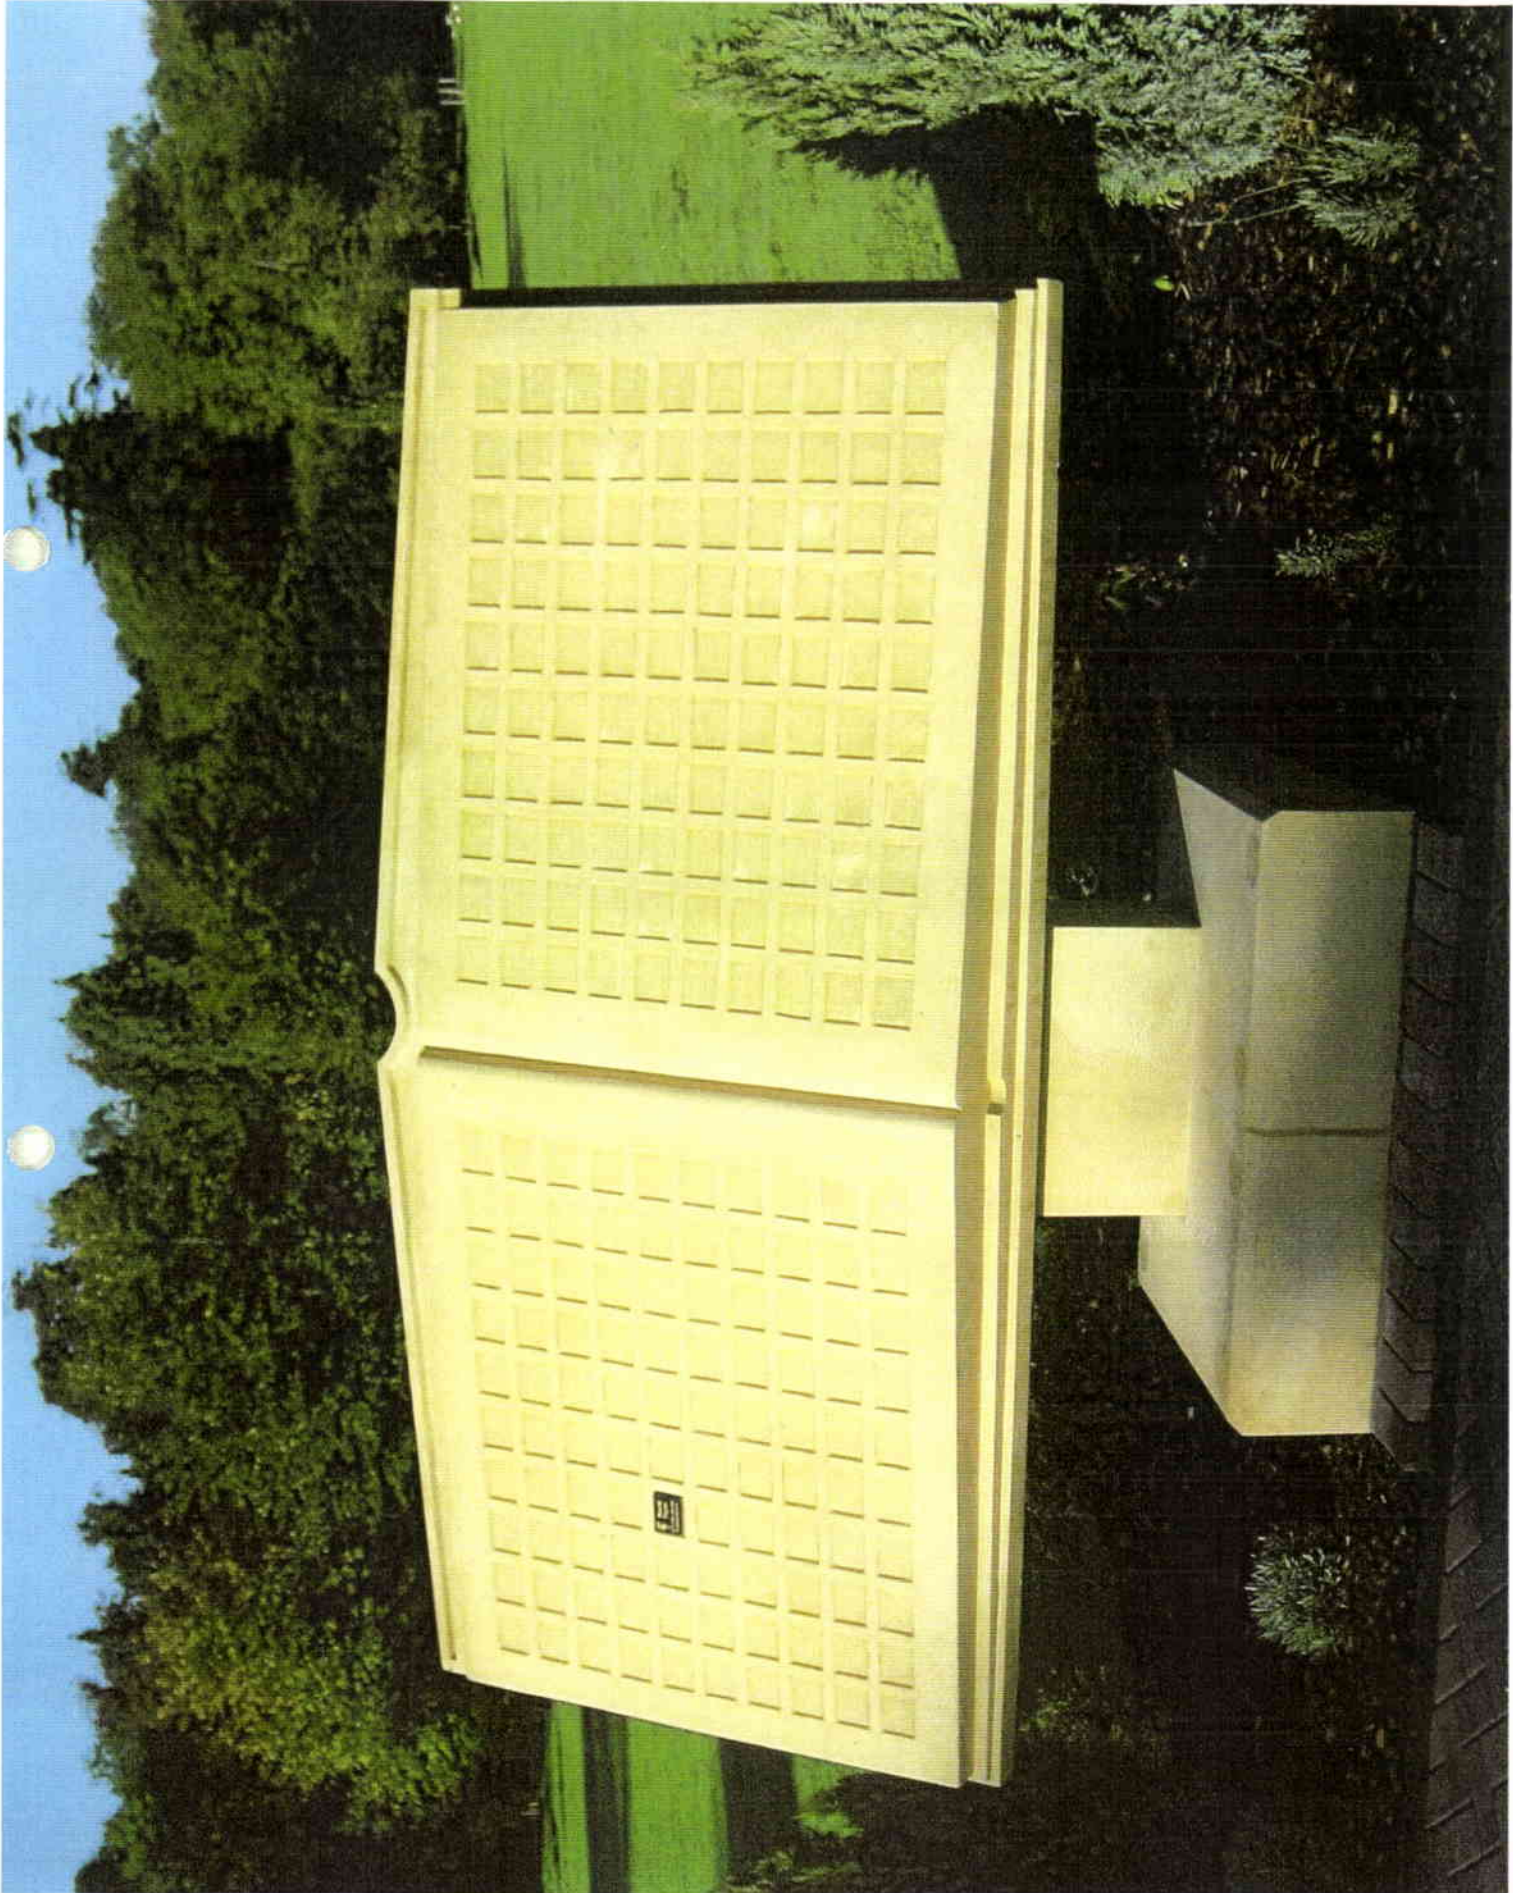

CREMATED REMAINS

Stone Desktop

The Classic Stone Desktop memorial is designed for the placement of cremated remains, below ground. The decorative unit houses a granite memorial plaque for inscription purposes and can be inscribed and ready to fix at the time of interment.

The memorial is suitable for fitting to a concrete foundation in rows, single or back to back.

Contact us

Tiber Futura Mausoleum

Tiber Futura II Mausoleum

Introducing brand new additions to the Tiber Mausoleum range:

The Tiber Futura Mausoleum
Side charging family mausoleum

The Tiber Futura II Mausoleum
Side and front charging family mausoleum

[-< back to main site](#)

[...Previous](#)

[Next...>](#)

MEMORIAL
STONE
Book

CREMATED REMAINS

Basilica II 450 interment Memorial
The 450 Classic Basilica II memorial housing system is designed for cremated remains interment.

The components which make up 'The System' include the memorial housing, decorative pediment, and flower plate for spun flower holder. The decorative unit houses a granite memorial plaque which can be inscribed and ready to fix at the time of interment. The housings are for single row configuration and can accept up to four **welters** cremated remains caskets.